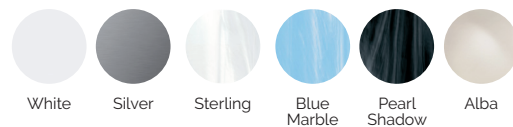

Water capacity (l): 1.610 liters

Weight: Empty 378 kg / Full 1.988 kg

6 colors

5 massages

SHELL FINISHES (ACRYLIC COLORS)

White

Silver

Sterling