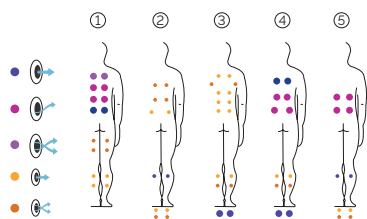

Aqualife 7

A spacious and functional hot tub.

CODE 62318

Ideal for 5 people

5 positions

1 lounger

4 seats

Measures: 216 x 216 x 90 cm

Water capacity (l): 1.180 liters

Weight: Empty 306 kg / Full 1.486 kg

7 colors

5 massages

SHELL FINISHES (ACRYLIC COLORS)

FURNITURE FINISHES (OUTDOOR CABINET)

AQUALIFE LINE

EN

FEATURES

OPTIONAL FEATURES

"To integrate the Programmable Wi-Fi Touch Panel, the hot tub must incorporate the Nordic Insulation System or EcoSpa and include the option 2 LED spotlights"

According to our policy of constant evolution, we reserve the right to modify the specifications in part or in whole without forewarning.