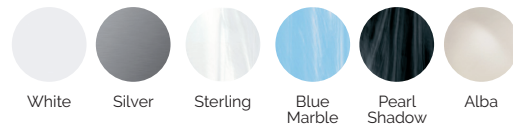

Water capacity (l): 1.180 liters

Weight: Empty 306 kg / Full 1.486 kg

7 colors

5 massages

SHELL FINISHES (ACRYLIC COLORS)

FURNITURE FINISHES (OUTDOOR CABINET)

AQUALIFE LINE

EN