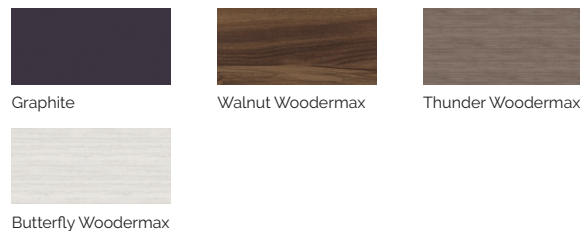

Water capacity (l): 1.180 liters

Weight: Empty 306 kg / Full 1.486 kg

7 colors

5 massages

SHELL FINISHES (ACRYLIC COLORS)

FURNITURE FINISHES (OUTDOOR CABINET)

AQUALIFE LINE

EN