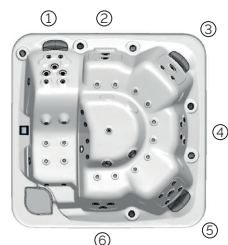

Mallorca

A hydromassage that feels wonderful.

CODE 78768

Ideal for 6 people

6 positions

1 lounger

5 seats

Measures: 216 x 216 x 90 cm

Water capacity (l): 980 liters

Weight: Empty 330 kg / Full 1.310 kg

7 colors

6 massages

SHELL FINISHES (ACRYLIC COLORS)

White Blue Marble Sterling Pearl Shadow Silver Alba

FEATURES

BUILT-IN LINE

EN

AQUAVIA SPA

TECHNICAL SPECIFICATIONS

FEATURES	
Total massage points	44
Massage Jets	28
Air Nozzles	16
Waterfall	Not available
Water fountains	Not available
Jets / Stainless Steel Nozzles	Standard
Headrests	3
Touch Panel	Standard
Metal structure	Standard
Chromotherapy LED spotlight	1 LED
Isolating cover	Optional
EcoSpa	Not available
RECOMMENDED EXTERNAL EQUIPMENT	
Compact Kit	Kit Digital
EQUIPMENT	
Filter	Ø 500
Filtration pump	0.6 KW
Massage Pump	1.8 KW
Air blower	0.9 KW
Standard heater power	3 KW
Ozonator	Optional
INSTALLATION	
Power requirement (LA) (W)	3.600 W
Power requirement (LA) (A)	15.7 A
Voltage	230 / 400 V III