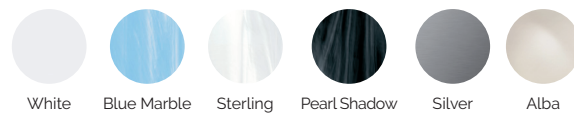

Water capacity (l): 980 liters

Weight: Empty 330 kg / Full 1.310 kg

7 colors

6 massages

SHELL FINISHES (ACRYLIC COLORS)

White Blue Marble Sterling Pearl Shadow Silver Alba

FEATURES

BUILT-IN LINE