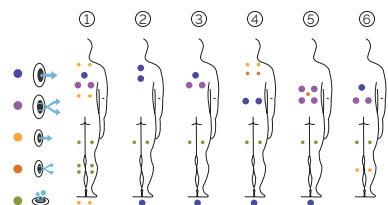

Mallorca

A hydromassage that feels wonderful.

CODE 78768

Ideal for 6 people

6 positions

1 lounger

5 seats

Measures: 216 x 216 x 90 cm

Water capacity (l): 980 liters

Weight: Empty 330 kg / Full 1.310 kg

7 colors

6 massages

SHELL FINISHES (ACRYLIC COLORS)

White Blue Marble Sterling Pearl Shadow Silver Alba

FEATURES

BUILT-IN LINE

EN

AQUAVIA SPA

TECHNICAL SPECIFICATIONS

FEATURES	
Total massage points	44
Massage Jets	28
Air Nozzles	16
Waterfall	Not available
Water fountains	Not available
Jets / Stainless Steel Nozzles	Standard
Headrests	3
Touch Panel	Standard
Metal structure	Standard
Chromotherapy LED spotlight	1 LED
Isolating cover	Optional
EcoSpa	Not available
RECOMMENDED EXTERNAL EQUIPMENT	
Compact Kit	Kit Digital
EQUIPMENT	
Filter	Ø 500
Filtration pump	0.6 KW
Massage Pump	1.8 KW
Air blower	0.9 KW
Standard heater power	3 KW
Ozonator	Optional
INSTALLATION	
Power requirement (LA) (W)	3.600 W
Power requirement (LA) (A)	15.7 A
Voltage	230 / 400 V III