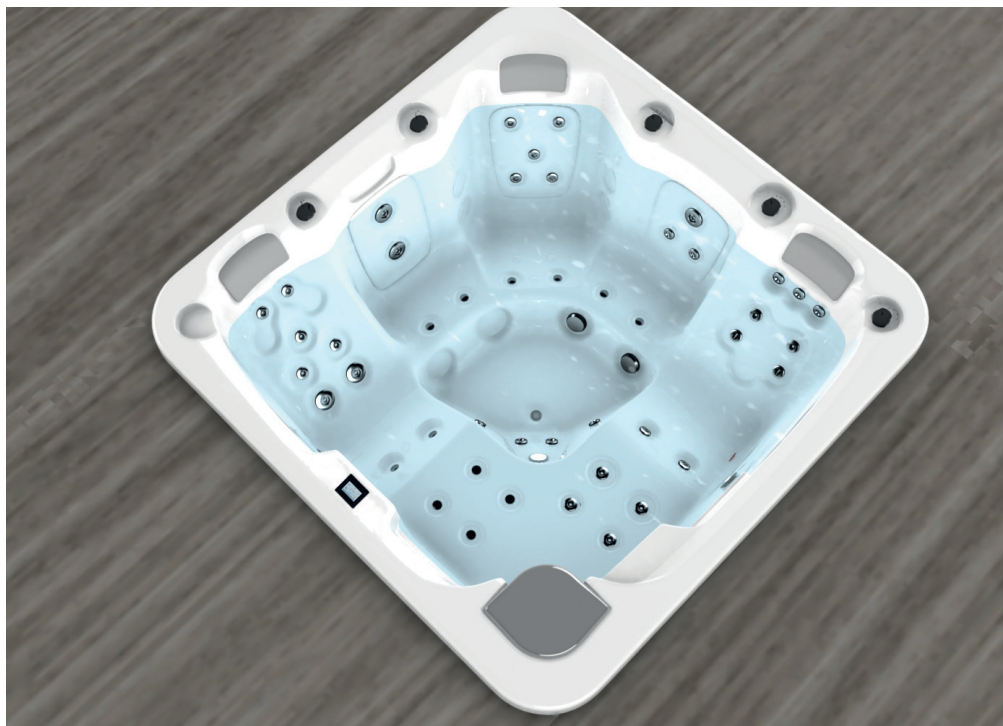

Menorca

The hot tub you will fall in love with.

BUILT-IN LINE

CODE 78769

Ideal for 5 people

5 positions

2 lounger

3 seats

Measures: 216 x 216 x 90 cm

Water capacity (l): 980 liters

Weight: Empty 330 kg / Full 1.310 kg

7 colors

5 massages