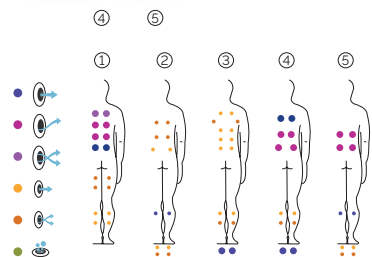

Nice

A powerful and exceptional hot tub.

CODE 66031
Ideal for 4 people
5 positions
1 loungers
4 seats
Measures: 216 × 216 × 90 cm
Water capacity (l): 1.180 liters
Weight: Empty 306 kg / Full 1.486 kg
7 colors
5 massages

PREMIUM LINE

EN

AQUAVIA SPA

TECHNICAL SPECIFICATIONS

FEATURES	
Total massage points	68
Massage Jets	54
Air Nozzles	12
Waterfall	2
Water fountains	2
Headrests	2
Touch Panel	Standard
Ultraviolet Treatment UV	Standard
Metal structure	Standard
Base ABS	Standard
Energy Saving Cover	Standard
EcoSpa	Optional
Nordic Insulation System	Optional
Blue Connect Plus	Optional
FINISHES	
Colour Sense	5 LED + illuminated Accessories
Pure Line Lighting	Optional
Surround Bluetooth Audio	Optional
Jets / Stainless Steel Nozzles	Standard
Stainless steel handrail	Standard
Aromatherapy	Standard
Wifi Spa Control	Optional
Without cabinet	Optional
MASSAGE PUMPS	
Water massage	2 × 1800 W / 2.5 CV
Relax Impact Pump	1150 W
FILTRATION AND HEATING	
Recirculation pump	200 W
Water heater	3.000 W
Type of filter	Cartridge
High Performance Water Care	Standard
POWER SUPPLY	
Power requirement to 230 V (LOW/AMP)	5.100 W / 22.2 A
Voltage	230 V / 400 V III