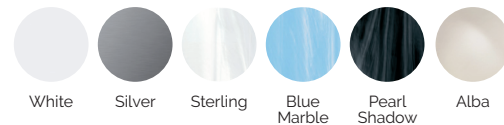

SHELL FINISHES (ACRYLIC COLORS)

FURNITURE FINISHES (OUTDOOR CABINET)

FEATURES

OPTIONAL FEATURES

According to our policy of constant evolution, we reserve the right to modify the specifications in part or in whole without forewarning.