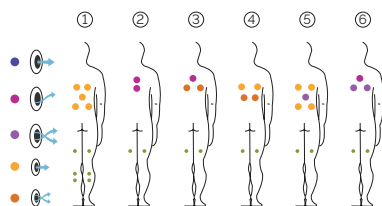

# Pulse

The hot tub with just the right size.

<b>CODE 69124</b>
Ideal for <b>6 people</b>
<b>6 positions</b>
<b>1 loungers</b>
<b>5 seats</b>
<b>Measures:</b> 216 x 216 x 90 cm
<b>Water capacity (l):</b> 980 liters
<b>Weight:</b> Empty 330 kg / Full 1.310 kg
<b>7 colors</b>
<b>6 massages</b>

## SHELL FINISHES (ACRYLIC COLORS)