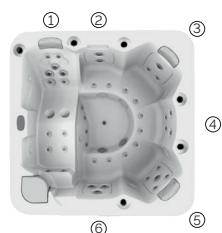

# Pulse

The hot tub with just the right size.

<b>CODE 69124</b>
Ideal for <b>6 people</b>
<b>6 positions</b>
<b>1 loungers</b>
<b>5 seats</b>
<b>Measures:</b> 216 x 216 x 90 cm
<b>Water capacity (l):</b> 980 liters
<b>Weight:</b> Empty 330 kg / Full 1.310 kg
<b>7 colors</b>
<b>6 massages</b>