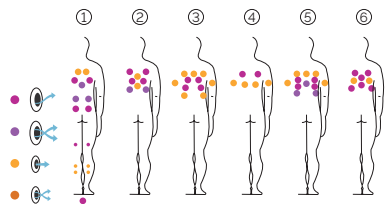

Soft

Evolution in its purest form.

CODE 70523

Ideal for 6 people

6 positions

1 loungers

5 seats

Measures: 216 x 216 x 90 cm

Water capacity (l): 980 liters

Weight: Empty 330 kg / Full 1.310 kg

7 colors

6 massages

SHELL FINISHES (ACRYLIC COLORS)

FURNITURE FINISHES (OUTDOOR CABINET)

PREMIUM LINE

EN

AQUAVIA SPA

TECHNICAL SPECIFICATIONS

FEATURES	
Total massage points	71
Massage Jets	60
Air Nozzles	10
Waterfall	1
Water fountains	2
Headrests	3
Touch Panel	Standard
Ultraviolet Treatment UV	Standard
Metal structure	Standard
Base ABS	Standard
Energy Saving Cover	Standard
EcoSpa	Optional
Nordic Insulation System	Optional
Blue Connect Plus	Optional
FINISHES	
Colour Sense	5 LED + illuminated Accessories
Surround Bluetooth Audio	Optional
Jets / Stainless Steel Nozzles	Standard
Stainless steel handrail	Standard
Aromatherapy	Standard
Wifi Spa Control	Optional
Without cabinet	Optional
MASSAGE PUMPS	
Water massage	2 x 1800 W / 2.5 CV
Relax Impact Pump	1150 W
FILTRATION AND HEATING	
Recirculation pump	200 W
Water heater	3.000 W
Type of filter	Cartridge
High Performance Water Care	Standard
POWER SUPPLY	
Power requirement to 230 V (LOW/AMP)	5.100 W / 22.2 A
Voltage	230 V / 400 V III