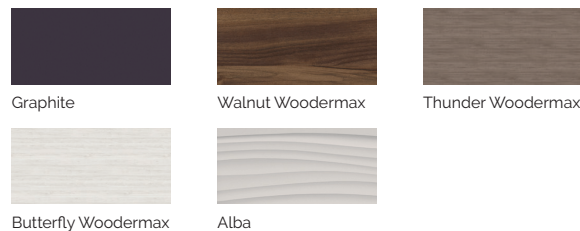

Water capacity (l): 980 liters

Weight: Empty 330 kg / Full 1.310 kg

7 colors

6 massages

SHELL FINISHES (ACRYLIC COLORS)

FURNITURE FINISHES (OUTDOOR CABINET)

PREMIUM LINE

EN