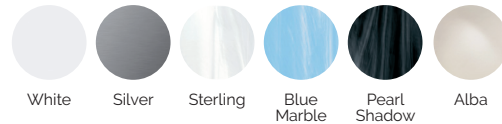

Water capacity (l): 980 liters

Weight: Empty 330 kg / Full 1.310 kg

7 colors

6 massages

SHELL FINISHES (ACRYLIC COLORS)

FURNITURE FINISHES (OUTDOOR CABINET)

PREMIUM LINE

EN