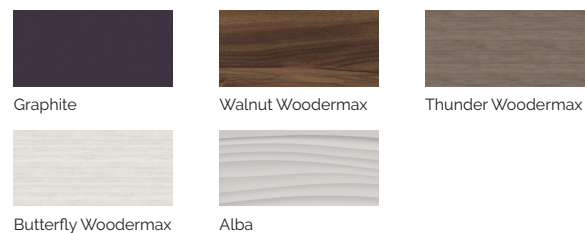

Water capacity (l): 1.610 liters

Weight: Empty 378 kg / Full 1.988 kg

6 colors

5 massages

SHELL FINISHES (ACRYLIC COLORS)

FURNITURE FINISHES (OUTDOOR CABINET)

PREMIUM LINE

EN