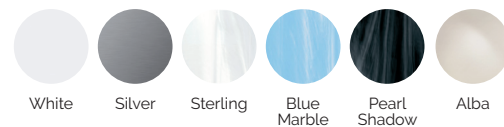

Velvet

The high performance XXL hot tub.

CODE 52666

Ideal for 4 people

5 positions

2 loungers

3 seats

Measures: 233 x 233 x 91 cm

Water capacity (l): 1.610 liters

Weight: Empty 378 kg / Full 1.988 kg

6 colors

5 massages

SHELL FINISHES (ACRYLIC COLORS)

FURNITURE FINISHES (OUTDOOR CABINET)

PREMIUM LINE

EN