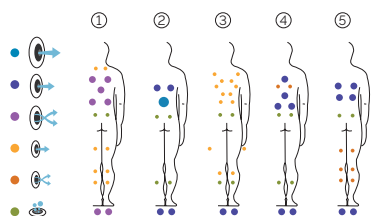

Velvet

The high performance XXL hot tub.

CODE 52666

Ideal for 4 people

5 positions

2 loungers

3 seats

Measures: 233 x 233 x 91 cm

Water capacity (l): 1.610 liters

Weight: Empty 378 kg / Full 1.988 kg

6 colors

5 massages

SHELL FINISHES (ACRYLIC COLORS)

FURNITURE FINISHES (OUTDOOR CABINET)

PREMIUM LINE

EN

AQUAVIA SPA

TECHNICAL SPECIFICATIONS

FEATURES	
Total massage points	72
Massage Jets	56
Air Nozzles	16
Waterfall	Not available
Water fountains	2
Headrests	3
Touch Panel	Main + Aux.
Ultraviolet Treatment UV	Standard
Metal structure	Standard
Base ABS	Standard
Energy Saving Cover	Standard
EcoSpa	Optional
Nordic Insulation System	Optional
Blue Connect Plus	Optional
FINISHES	
Colour Sense	5 LED + illuminated Accessories
Pure Line Lighting	Optional
Surround Bluetooth Audio	Optional
Jets / Stainless Steel Nozzles	Standard
Stainless steel handrail	Standard
Aromatherapy	Standard
Wifi Spa Control	Optional
Without cabinet	Optional
MASSAGE PUMPS	
Water massage	2 x 2200 W / 3 CV
Relax Impact Pump	1150 W
FILTRATION AND HEATING	
Recirculation pump	200 W
Water heater	3.000 W
Type of filter	Cartridge
High Performance Water Care	Standard
POWER SUPPLY	
Power requirement to 230 V (LOW/AMP)	5.900 W / 25.7 A
Voltage	230 V / 400 V III