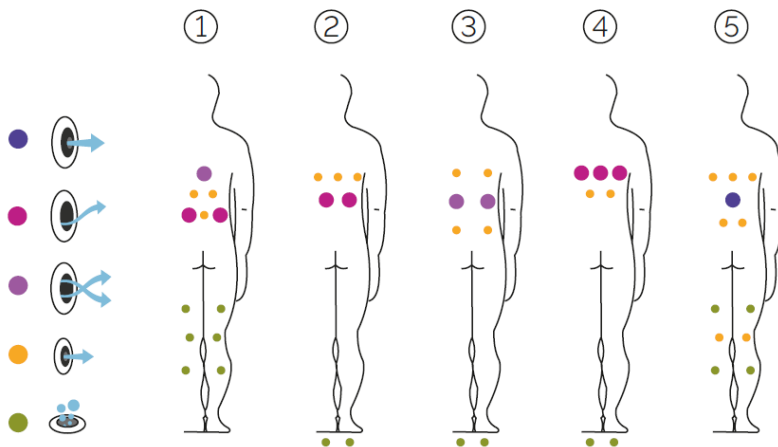

## Lounge City

Technical specifications of the new model.

- No. of jets: 31
- Air nozzles: 14
- Control panel: Touch Panel
- Chromotherapy: 4 LEDs
- Insulating ABS base
- Without a cabinet: Available

EXPERIENCE THE AQUAVIA TOUCH  
NEW

# 03. HYDROMASSAGE

45 massage points and 5 different circuits

The straight lines of its inner shell provide ergonomics adapted to everyone. **Three open seats** that allow you to move freely inside the hot tub. **Two loungers** to complete the new massage experience.