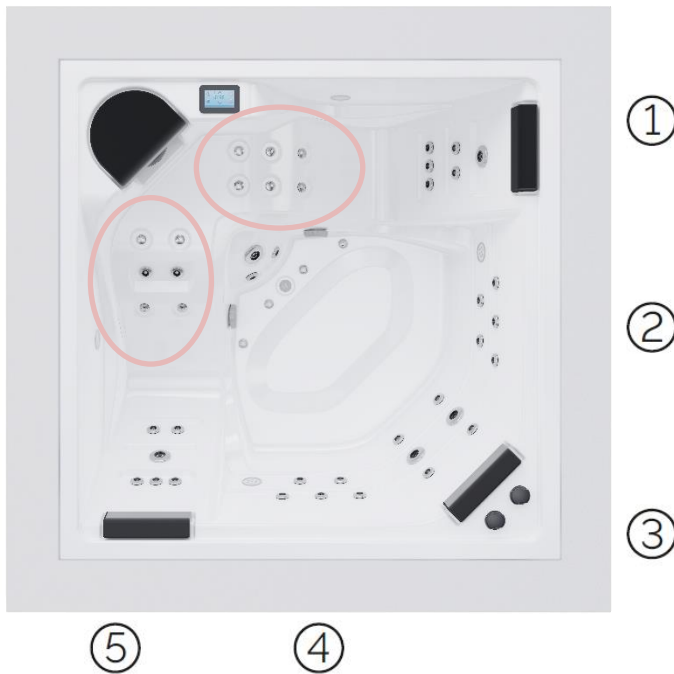

EVERY MASSAGE POSITION IS IMPORTANT