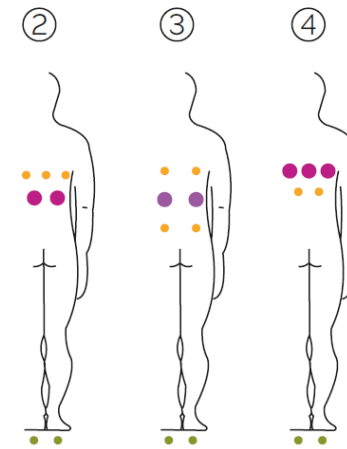

- Dimensions: 231 x 231 x 78 cm
- Ideal for 4 people
- 5 different massage positions

AQUAVIA SPA

02. CHARACTERISTICS

Lounge City

Technical specifications of the new model.

- No. of jets: 31
- Air nozzles: 14
- Control panel: Touch Panel
- Chromotherapy: 4 LEDs
- Insulating ABS base
- Without a cabinet: Not available

A MASSAGE EVOLUTION

231 x 231 x 78
28 jets
14 air nozzles
5 (2/3)

231 x 231 x 78
31 jets
14 air nozzles
5 (2/3)

The inner dimensions of the shell have not changed, they are exactly the same as the Cube Ergo.

JETS WITH A NEW DIRECTION

Seats

We have improved the **seat** massage, providing 5 excellent hydromassage circuits.
We have integrated **the highest number of jets** in the lower back area in these positions to create a complete hydromassage experience.

EVERY MASSAGE POSITION IS IMPORTANT

The loungers feature more **massage points** in the lower part to stimulate your legs and provide a relaxing massage.

CUSTOM CUSHIONS

A design accessory for this model.
New cushions with straight lines to match the shell.