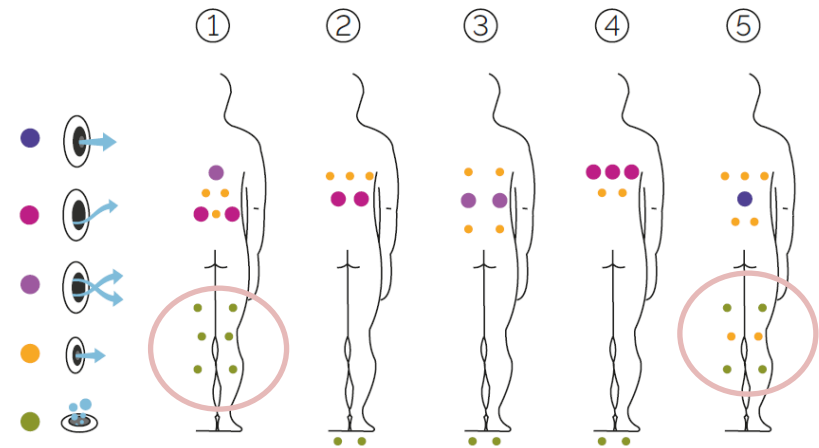

A MASSAGE EVOLUTION

231 x 231 x 78
28 jets
14 air nozzles
5 (2/3)

231 x 231 x 78
31 jets
14 air nozzles
5 (2/3)

The inner dimensions of the shell have not changed, they are exactly the same as the Cube Ergo.

JETS WITH A NEW DIRECTION

Seats

We have improved the **seat** massage, providing 5 excellent hydromassage circuits.
We have integrated **the highest number of jets** in the lower back area in these positions to create a complete hydromassage experience.

EVERY MASSAGE POSITION IS IMPORTANT

The loungers feature more **massage points** in the lower part to stimulate your legs and provide a relaxing massage.

CUSTOM CUSHIONS

A design accessory for this model.
New cushions with straight lines to match the shell.