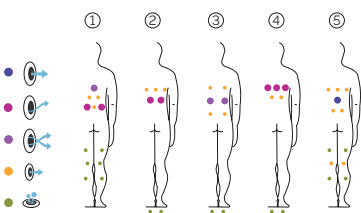

Lounge

A design jewel.

CODE 75384

Ideal for 4 people

5 positions

2 loungers

3 seats

Measures: 231 x 231 x 78 cm

Water capacity (l): 975 liters

Weight: Empty 450 kg / Full 1.425 kg

5 colors

5 massages